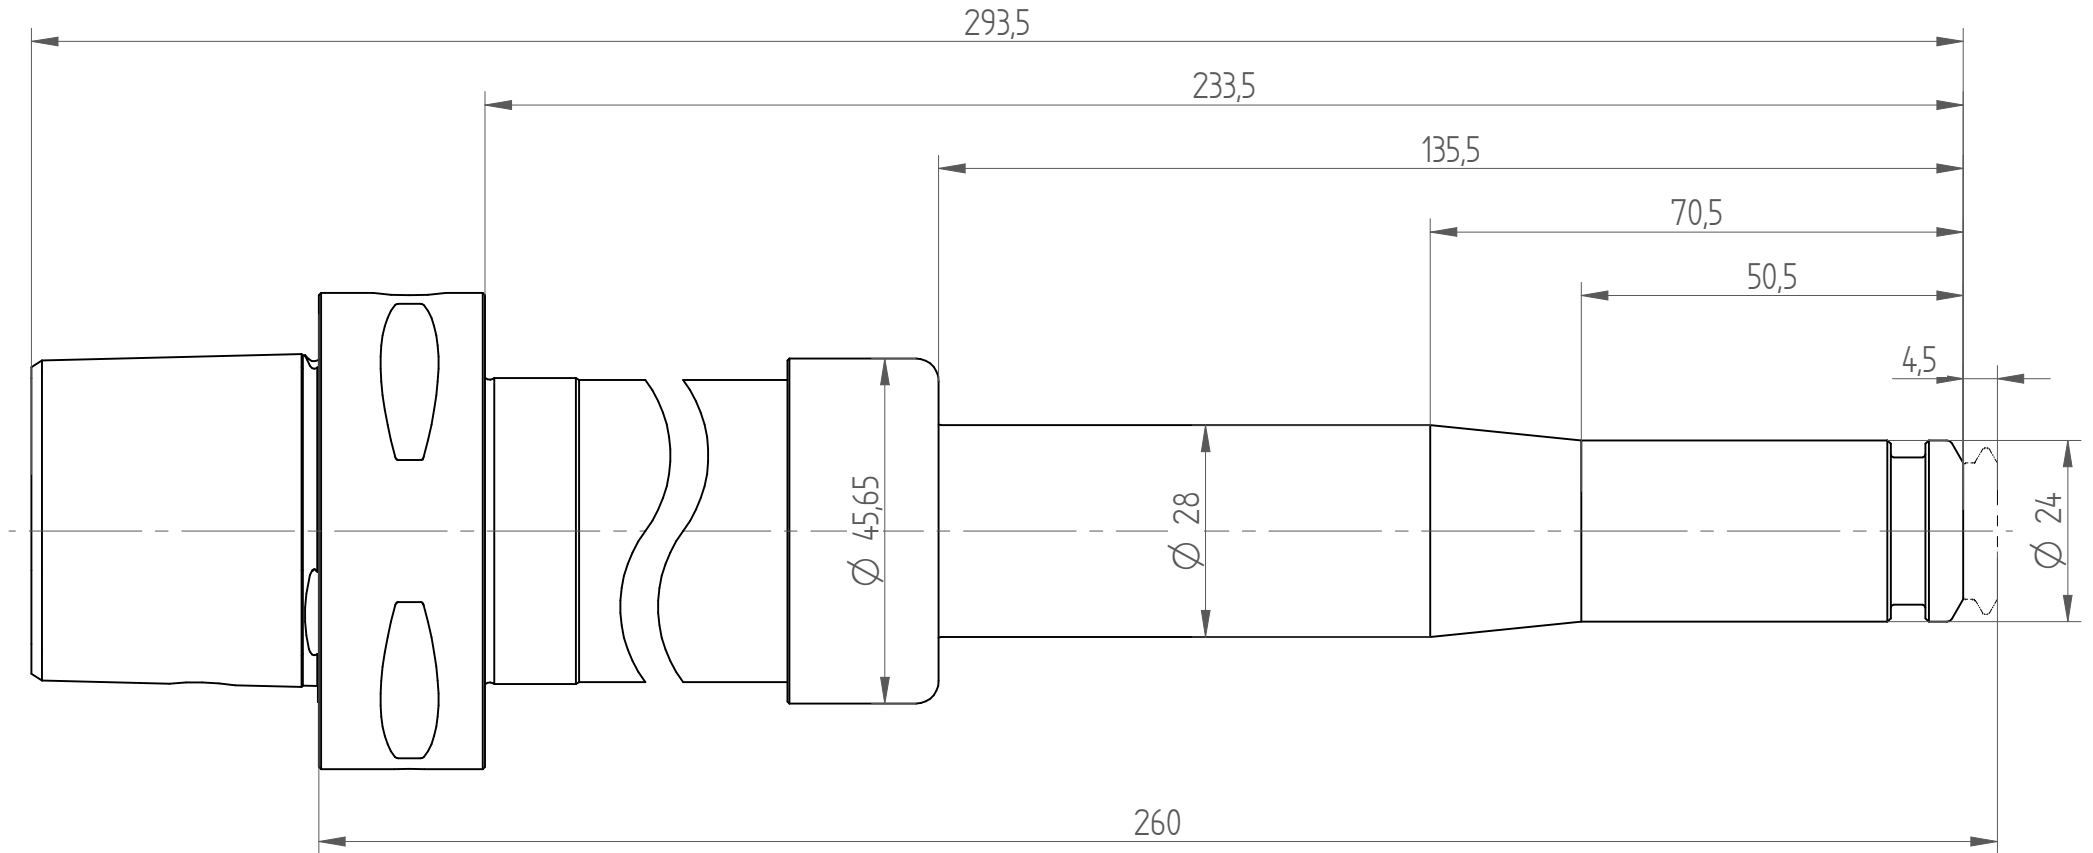

Swiss
Precision
Tools

REGO-FIX®

REGO-FIX AG
Obermattweg 60
4456 Tenniken / Switzerland

Phone +41 61 976 14 66
Fax +41 61 976 14 14
www.rego-fix.com

This is a non-controlled copy. All information given herein is subject to change without notice

The information given herein has been carefully checked and is believed to be correct. REGO-FIX, however, assumes no responsibility or liability for any errors, inaccuracies or omissions that may appear in this drawing

This document is subject to copyright laws. No part of this document may be reproduced or transmitted in any form or any means, electronic or mechanic, for any purpose, without the express written permission of REGO-FIX

Type : C6_PG15x260_XL
Part No. : 888673090
Date : 30.01.2015
Scale : 1:1